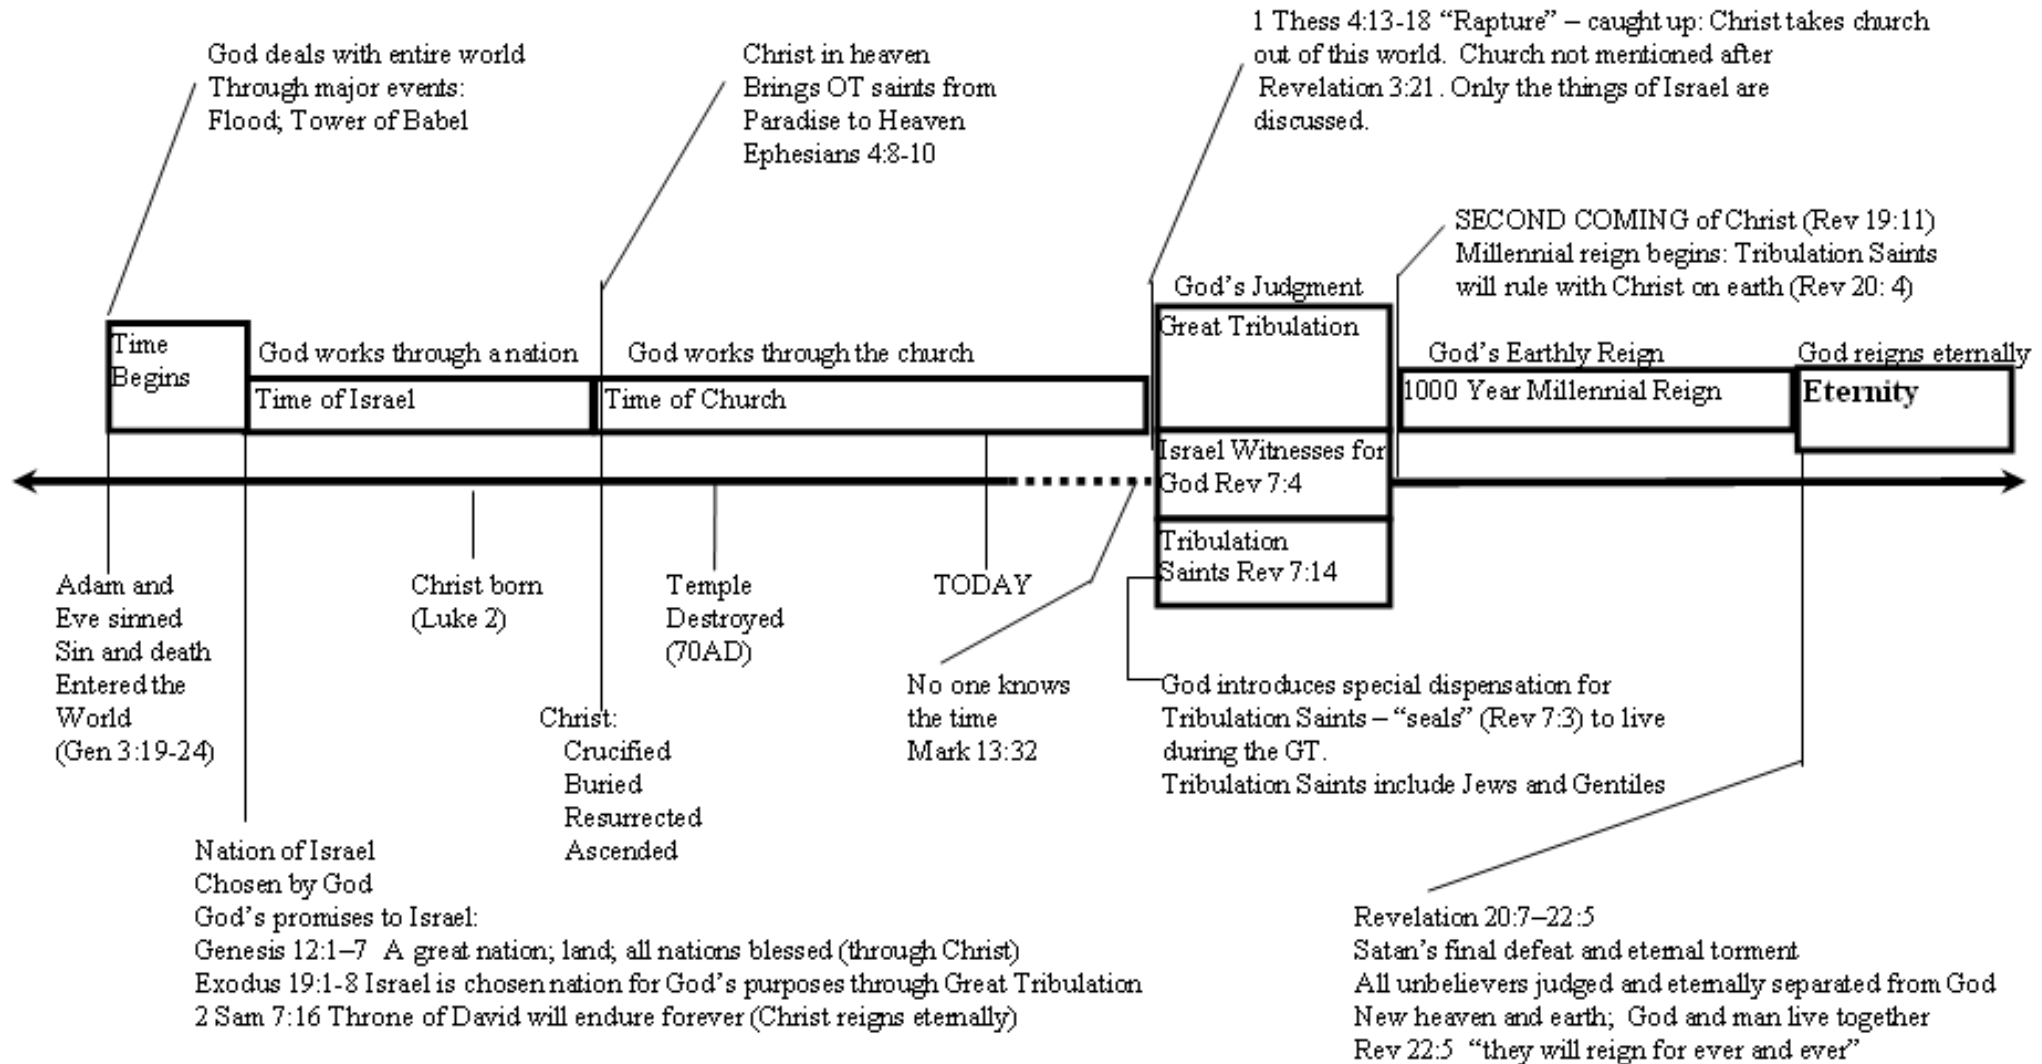

God's Plan for Eternity

God created a plan of salvation before the foundations of the world. All who have been given life (and come of "age") have sinned. God actively seeks all who have sinned. He has sacrificed His only Son so that all who respond through faith will live with Him through eternity.